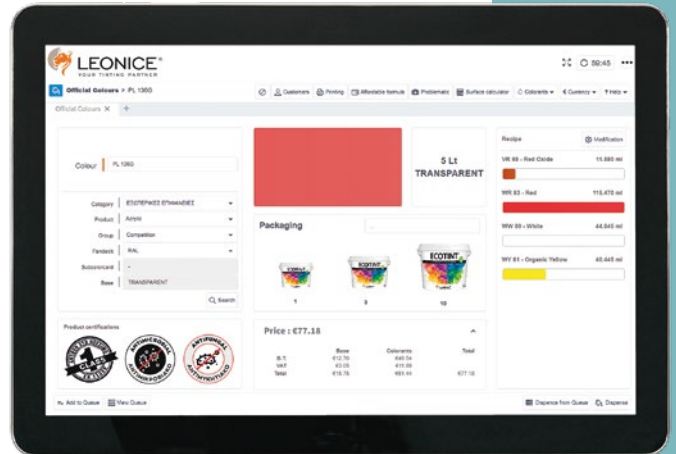

NEW

LEOMIX[®] Plus⁺

The most versatile
Tinting Software
for **POS**

- POS Tinting Software

- POS Color Matching

- LAB Manager

LEOMIX[®] Plus

delivers unmatched precision, efficiency, and flexibility

LEONICE[®]
YOUR TINTING PARTNER

NEW

LEOMIX[®] Plus⁺

LEOMIX[®] Plus Next Gen POS Platform

- Highly customizable and modular POS platform offering market differentiation
- Innovative tools to boost performance of your sales team (Mobile App module)
- Cloud connectivity and real time synchronization for price and database updates, data analytics, on line assistance (AI) etc.
- Bluetooth connectivity
- Low Total Cost of Ownership (TCO)

Color matching module

Enhance your POS tinting system with 100% accurate color matching

- **Excellent matching accuracy**, powered by our advanced in-house developed algorithm
- **Increase your paint sales**, with unlimited color matching capabilities! Match from color cards, wood, fabric, magazines etc.
- **Expand your exports**, by offering precise color matching for competitor color cards
- **Stand out from the competition**, with exclusive color matching records!
- **Easy-to-use system**, create accurate colors in a single step!